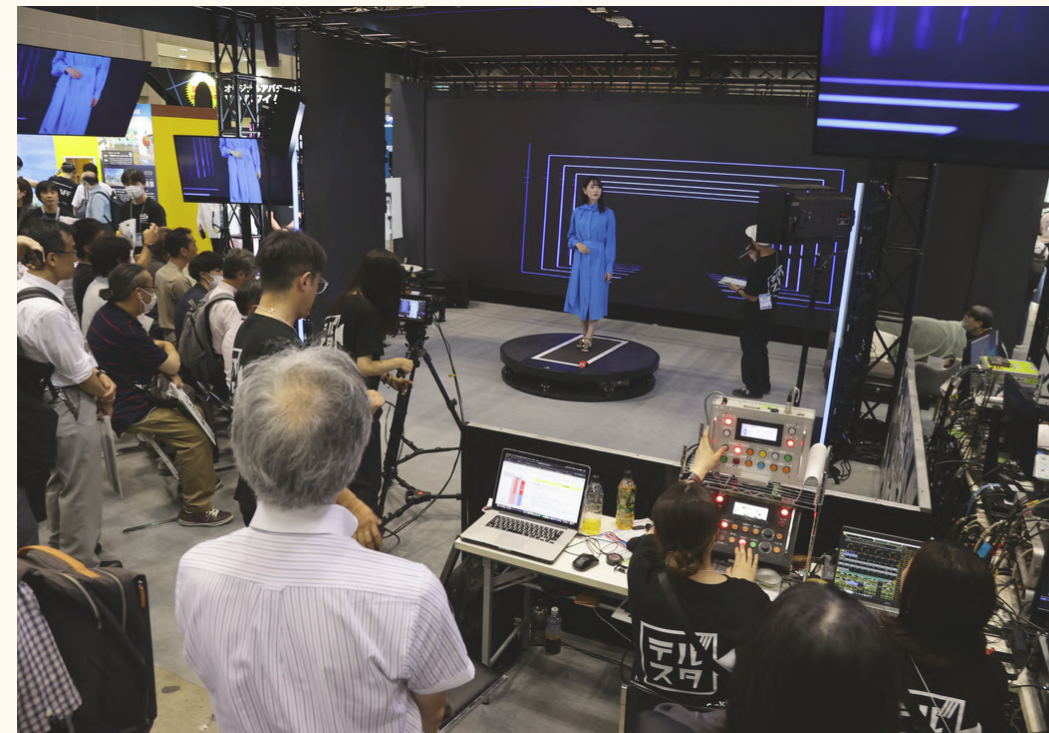

# POST-SHOW REPORT

3rd **XR Fair Tokyo** **SUMMER**

—VR/AR/MR—

1st **Metaverse Expo Tokyo** **SUMMER**

**meta NEXT**

June 28-30th, 2023 | @Tokyo Big Sight, Japan | Organised by RX Japan Ltd.

# SHOW OUTLINE

The 3rd XR Fair Tokyo [SUMMER] and 1st Metaverse Expo Tokyo [SUMMER] were successfully held from June 28th - 30th, 2023 at Tokyo Big Sight, Japan.

They have firmly established themselves as ideal places to appeal services/technologies related to VR/AR/MR/Metaverse, to the Japanese and Asian market.

### CONTENT TOKYO

consists of 5 shows:

- LICENSING JAPAN
- Creators' Expo
- Production/Studio Expo
- Ad Creative & Marketing Expo
- Advanced Digital Technology Expo

Professionals from various fields visited the show and active meetings were conducted everywhere.

# CONFERENCE SESSIONS

Renowned experts and thought leaders from various companies took the stage as speakers, sharing their invaluable knowledge and experiences in the field. A total of **8,555 people** attended the conference sessions and got inspired, educated, and fostered meaningful discussions about the present and future of the content industry. ※Number of attendees including concurrent shows.