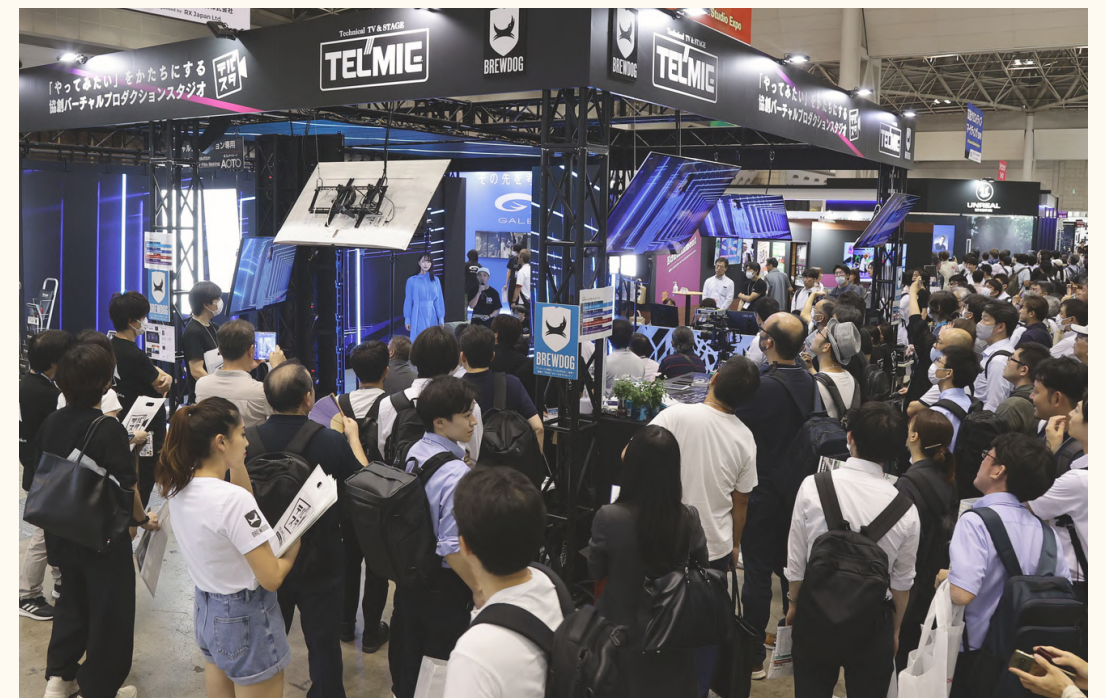

# POST-SHOW REPORT

3rd **XR Fair Tokyo** **SUMMER**

—VR/AR/MR—

1st **Metaverse Expo Tokyo** **SUMMER**

**meta NEXT**

June 28-30th, 2023 | @Tokyo Big Sight, Japan | Organised by RX Japan Ltd.

# SHOW OUTLINE

The 3rd XR Fair Tokyo [SUMMER] and 1st Metaverse Expo Tokyo [SUMMER] were successfully held from June 28th - 30th, 2023 at Tokyo Big Sight, Japan.

They have firmly established themselves as ideal places to appeal services/technologies related to VR/AR/MR/Metaverse, to the Japanese and Asian market.

📍 Tokyo Big Sight, Japan

4th ***XR Fair Tokyo*** **SUMMER** 2nd ***Metaverse Expo Tokyo*** **SUMMER**

***XR Fair Tokyo***

[Receive Exhibiting info](#)

Visitor Registration is coming soon...

***Metaverse Expo Tokyo***